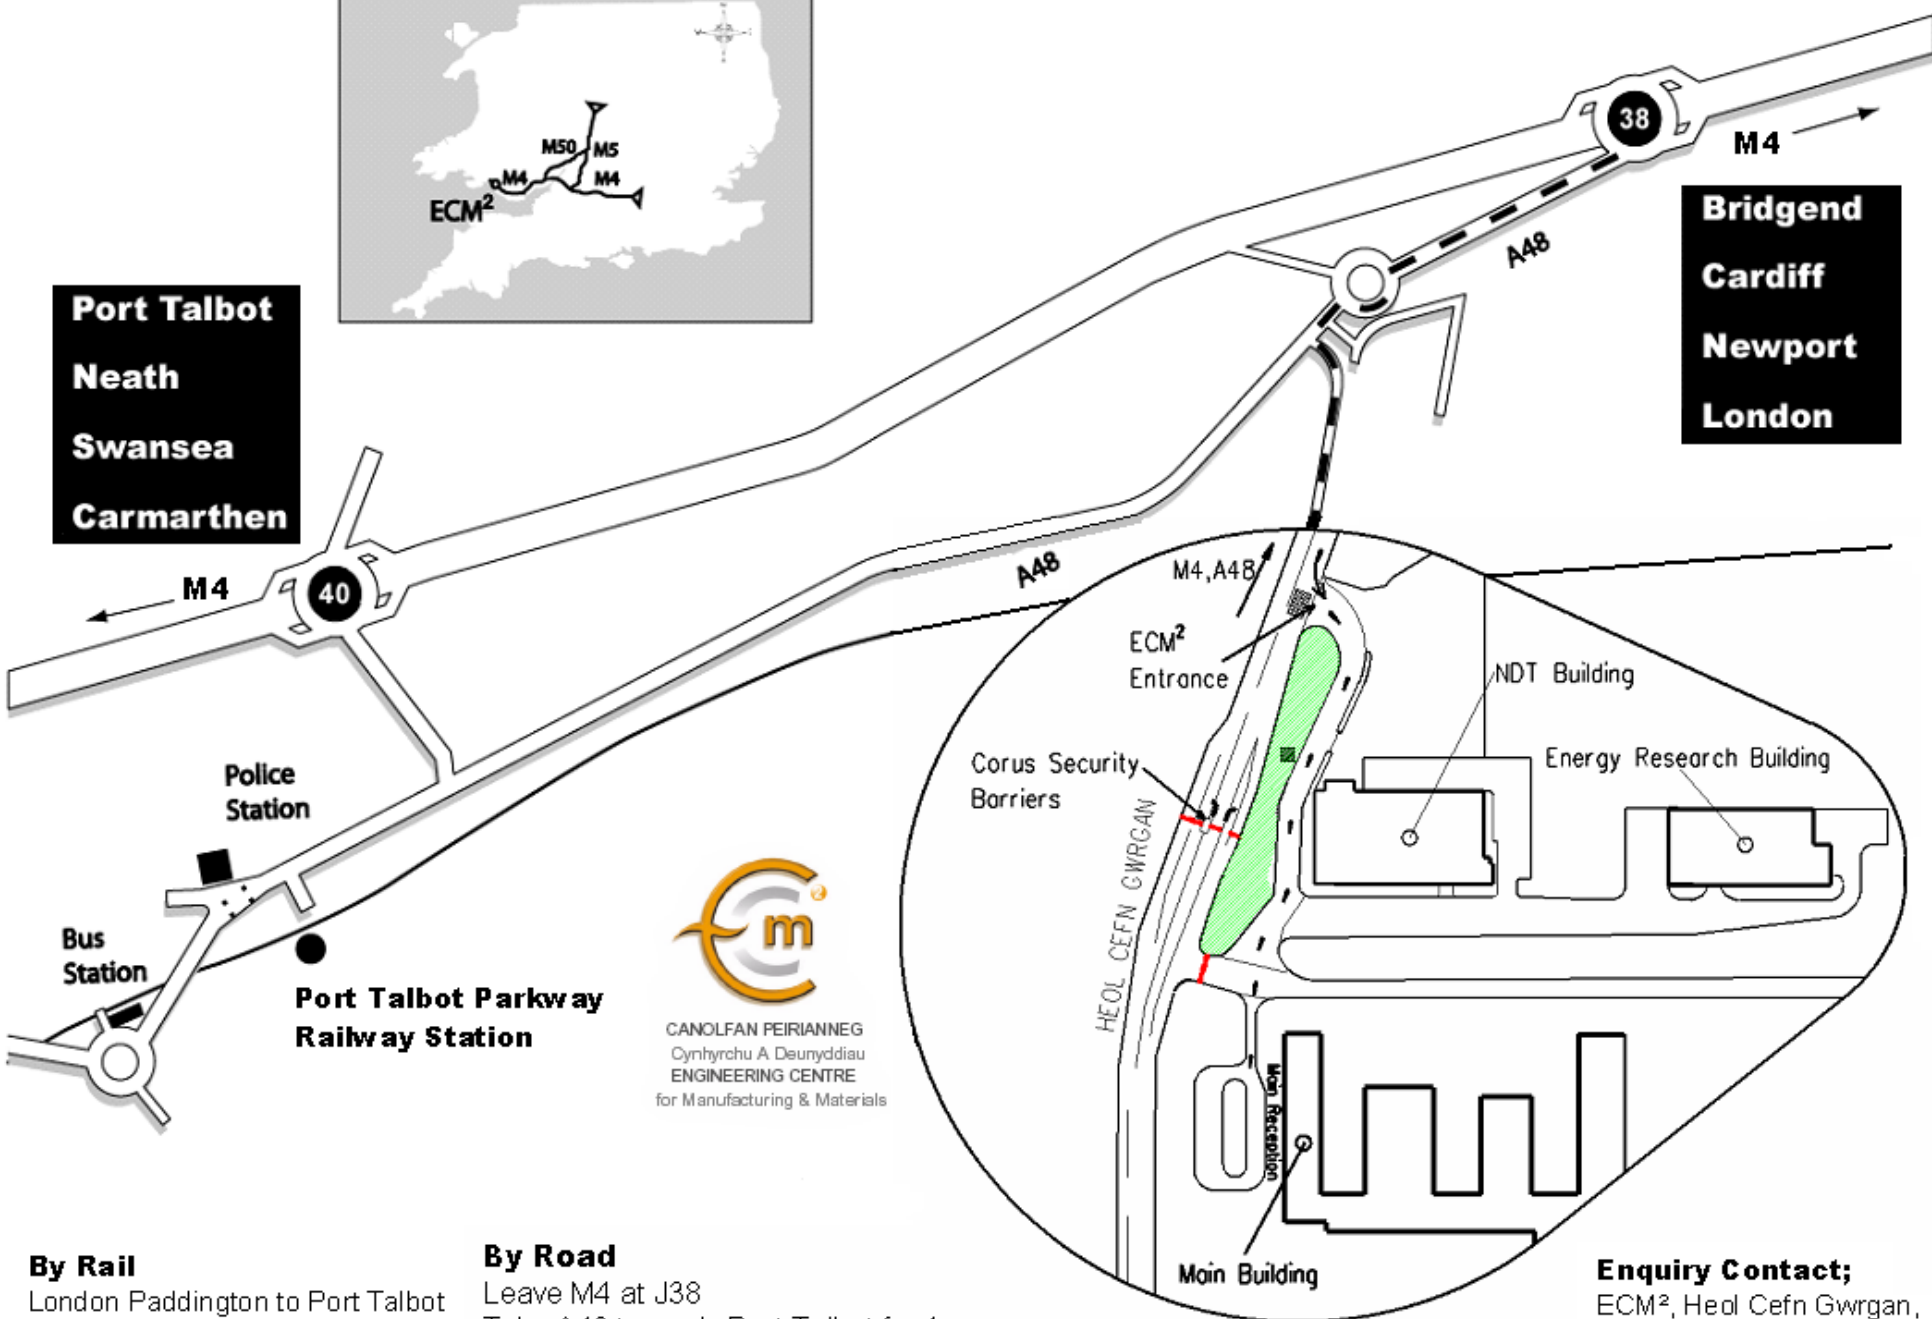

Port Talbot
Neath
Swansea
Carmarthen

Bridgend
Cardiff
Newport
London

By Rail
 London Paddington to Port Talbot
 (2hrs 20mins)
 Timetable Enquiries
 National Rail Enquiries Bureau
 2h hr 08457 484950

By Road
 Leave M4 at J38
 Take A48 towards Port Talbot for 1m
 Corus entrance on left onto
 Heol Cefn Gwrgan
 ECM² on left side before security box